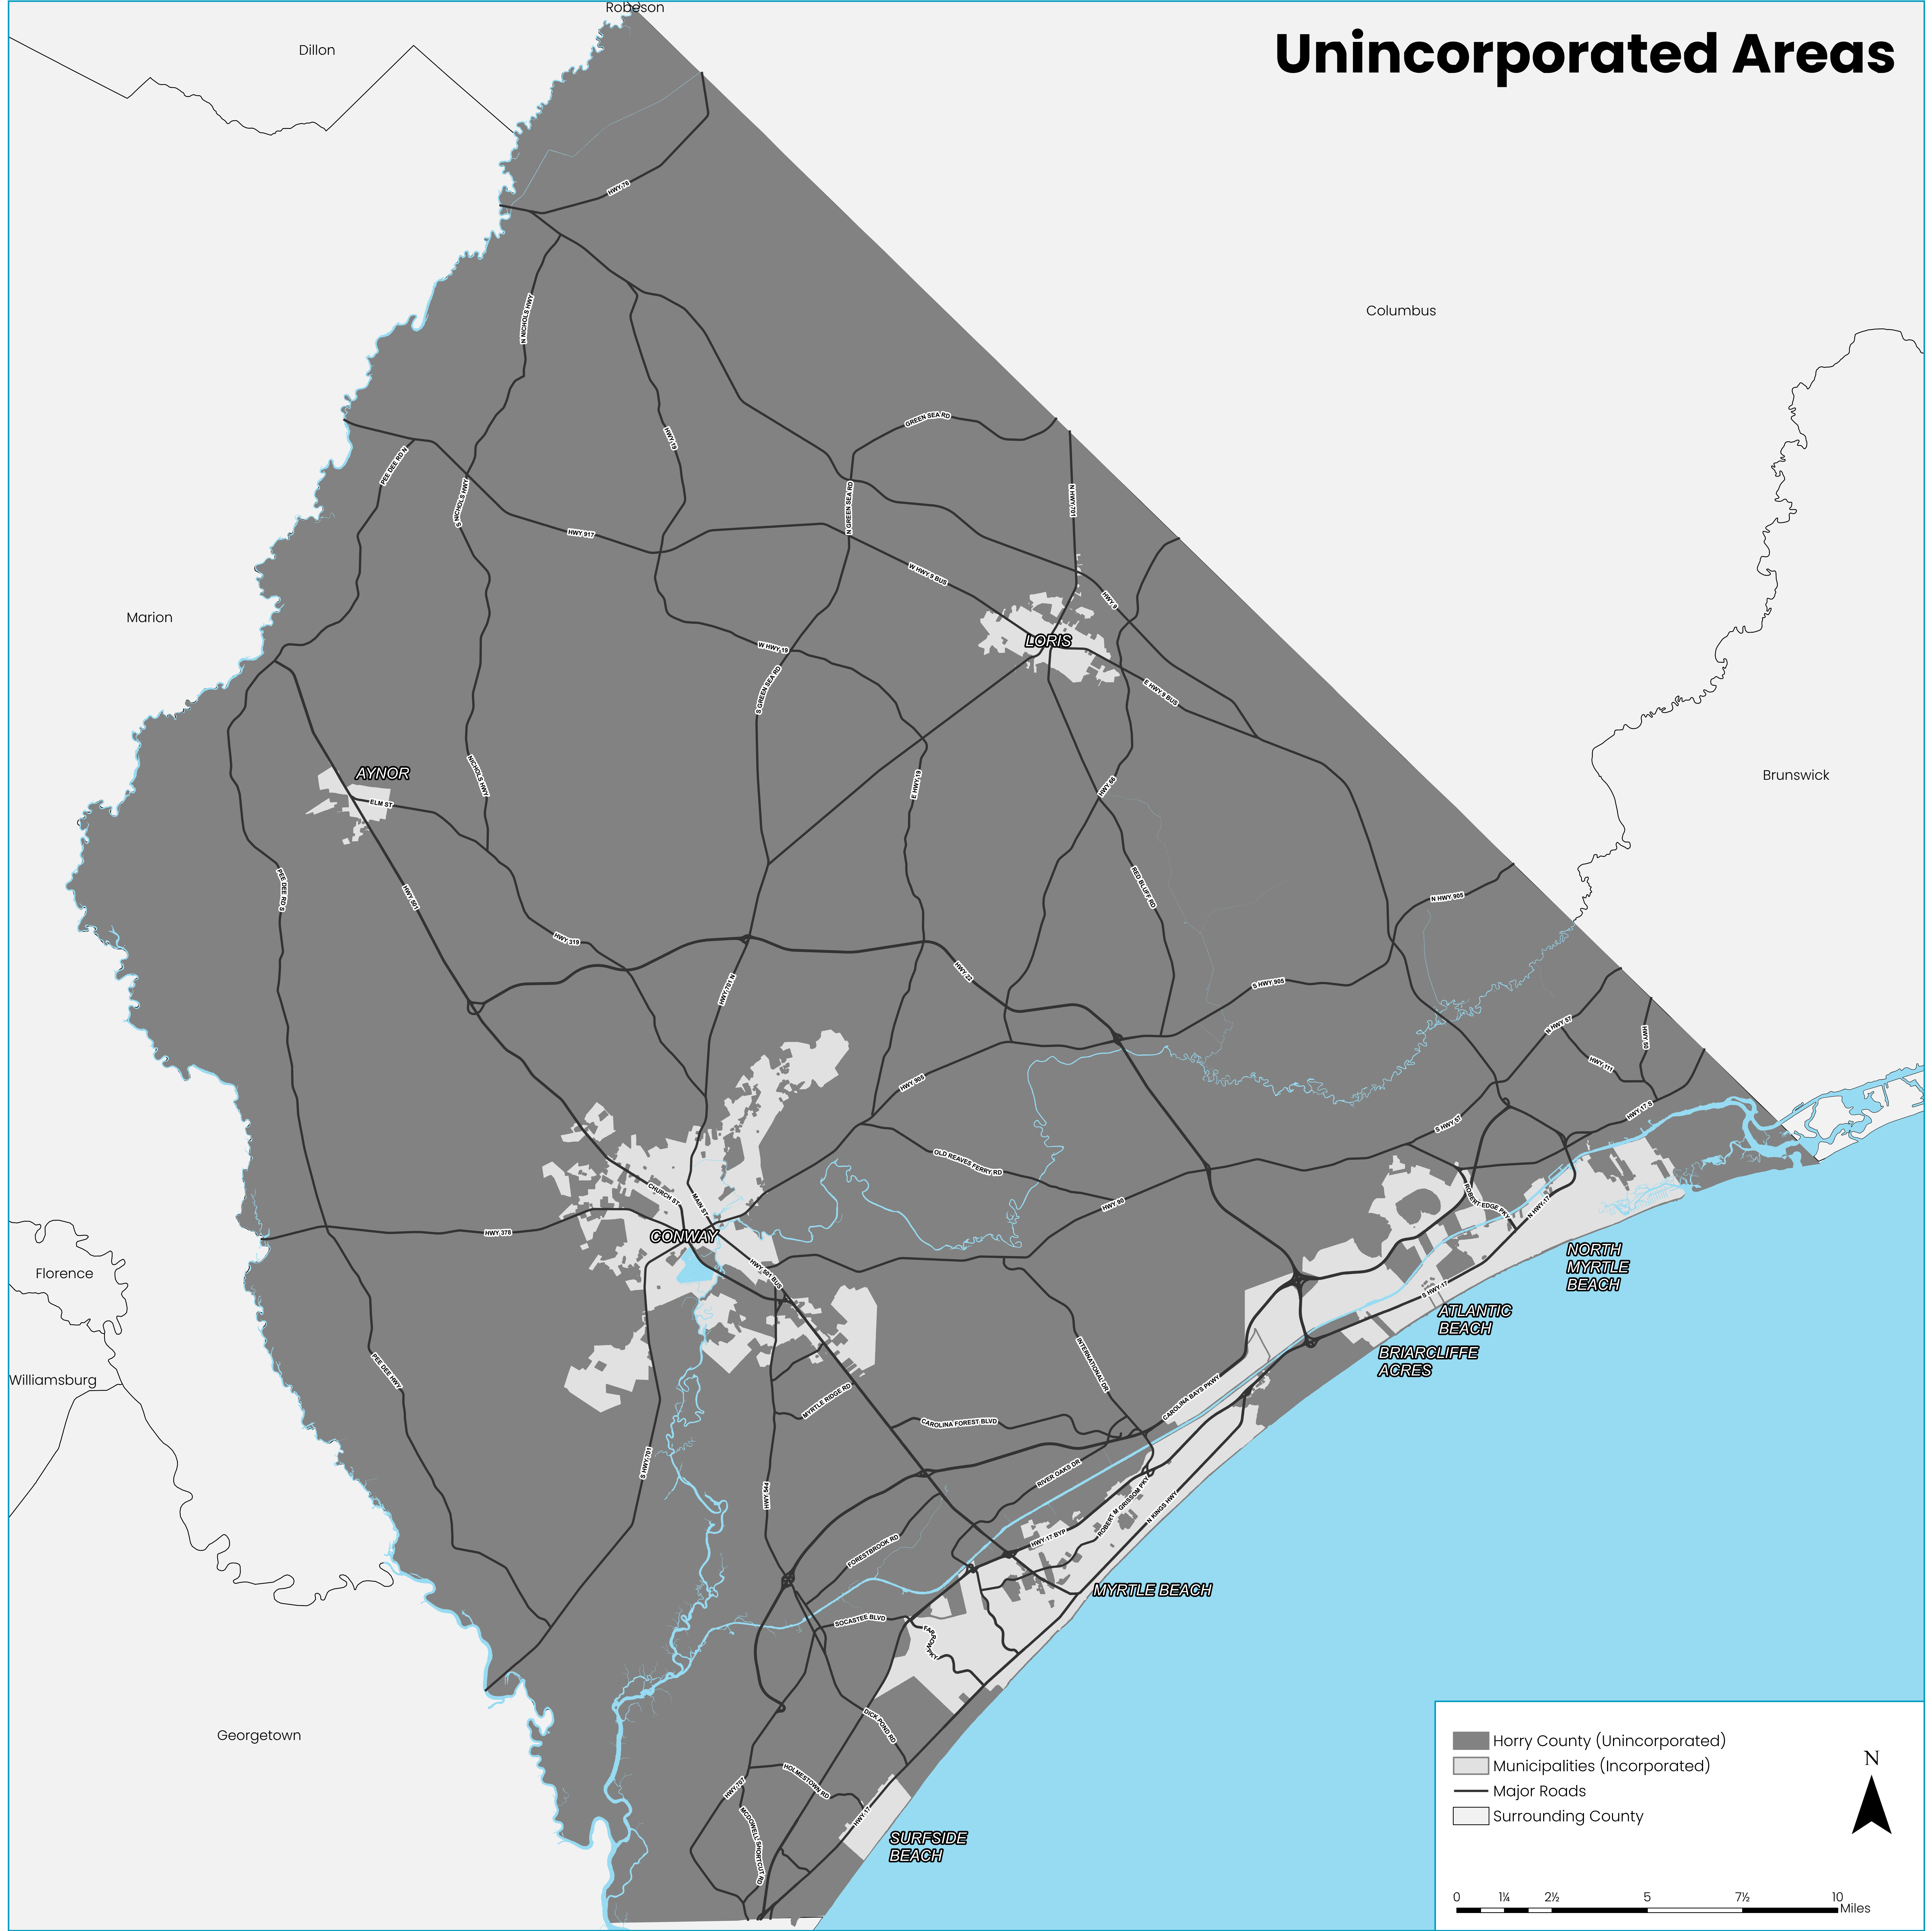

# Unincorporated Areas

Legend:

- Horry County (Unincorporated)
- Municipalities (Incorporated)
- Major Roads
- Surrounding County

Scale: 0 1/4 2 5 7 10 Miles

North Arrow: N