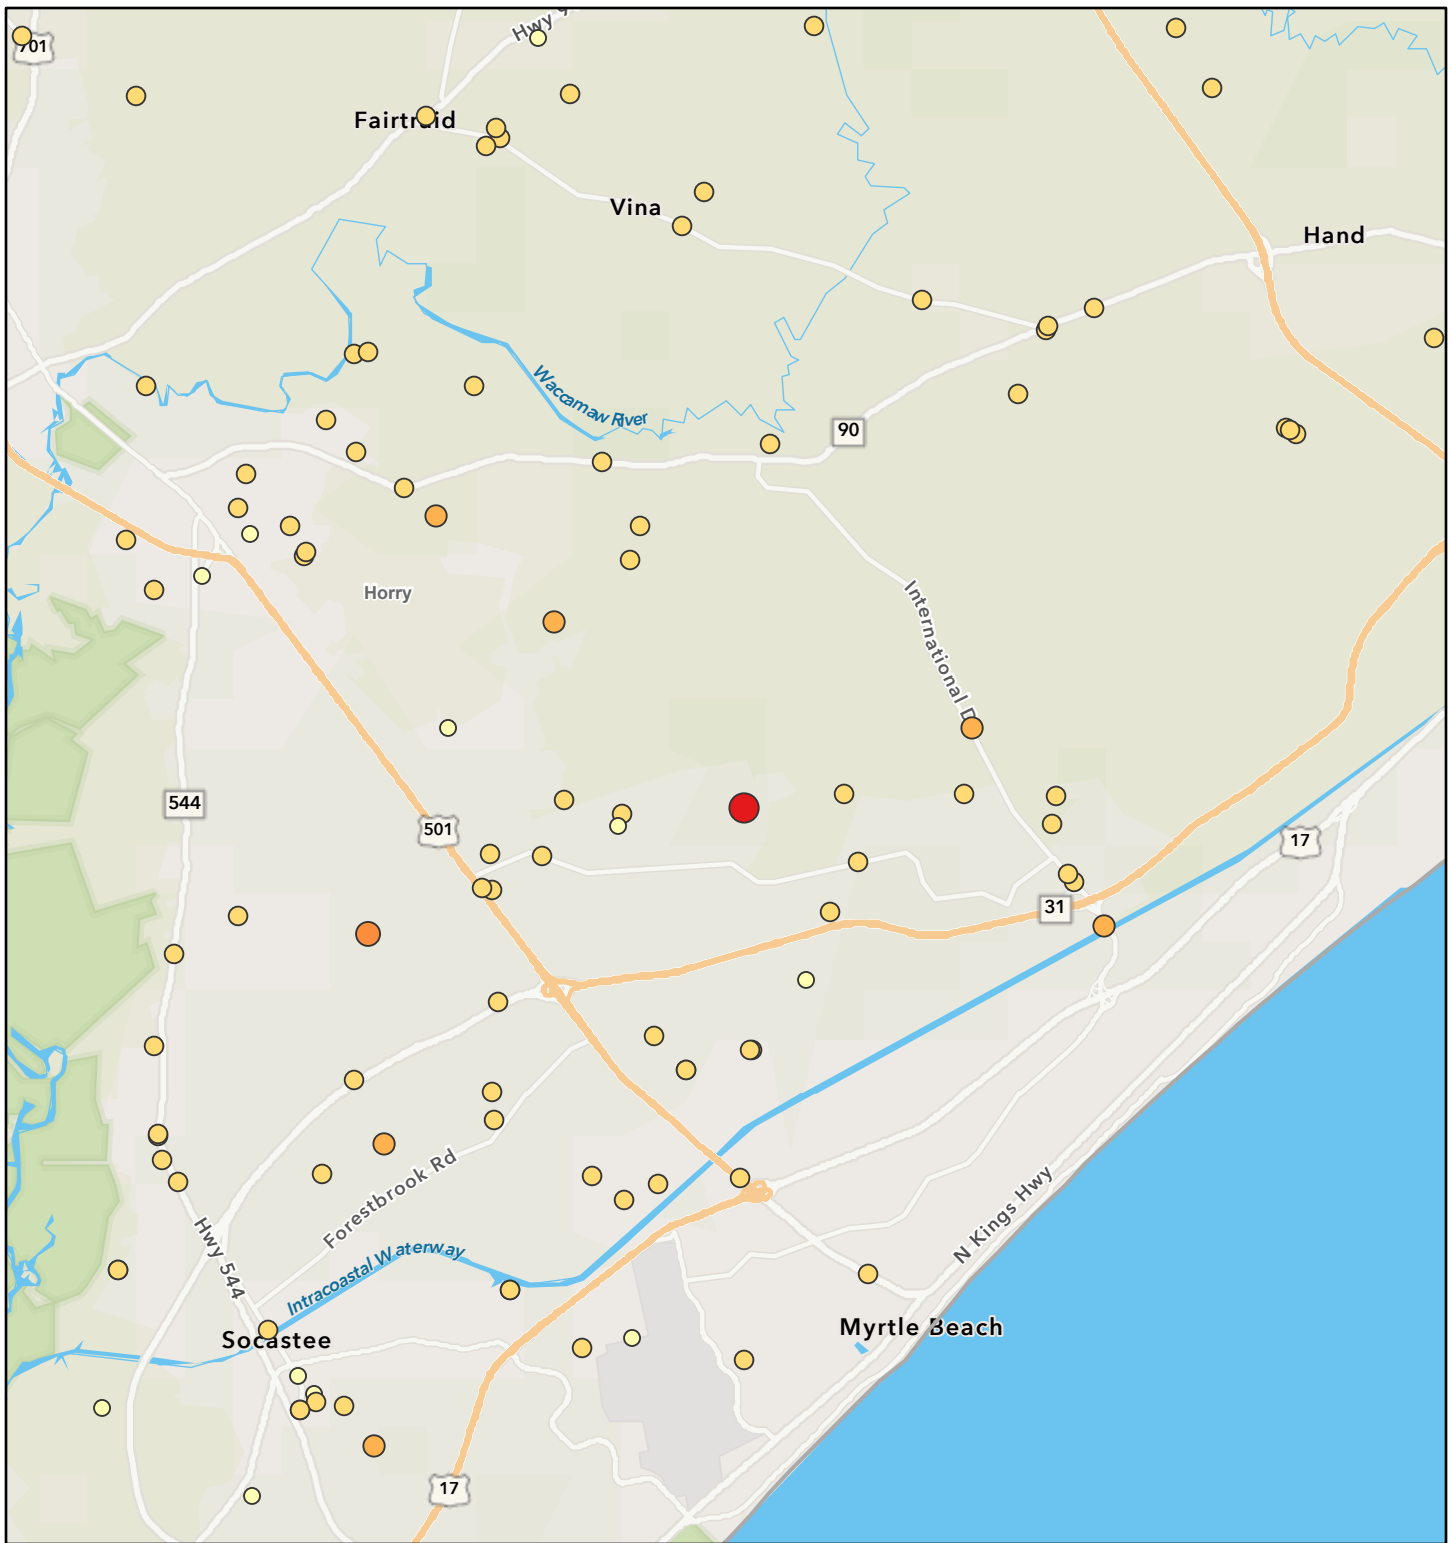

CF Fires

3/19/2024, 9:12:05 AM

1:155,984

All Wildfires FY 2010 - 2023

- A (< 0.3 acres)
- B (0.3 to 9.9 acres)
- C (10 to 99.9 acres)

- D (100 to 299.9 acres)
- F (1000 to 4999.9 acres)
- Counties

Horry County Government GIS, Esri, TomTom, Garmin, SafeGraph, METI/NASA, USGS, EPA, NPS, USDA, USFWS